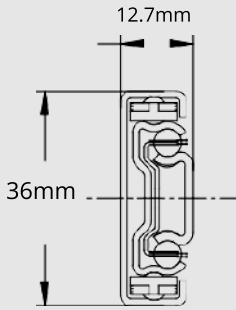

Get in touch!

N. Stephen Collins, Trade Specialist
collins@veray.com.tr
+90 544 592 27 00
Adana/Turkey

Series 6500 Light Duty 36mm

- >> Galvanized Stainless Steel
- >> Side mounting
- >> Steel Ball bearings
- >> Disconnect release via latch
- >> 34kg load rating
- >> Full extension of slides

Dimensions

250mm | 300mm | 350mm
400mm | 450mm | 500mm

Veray

Acıdere OSB Mah
Toroslar Cad. No: 13/1
Sarıçam
Adana/Turkey

Get in touch!

N. Stephen Collins, Trade Specialist
collins@veray.com.tr
+90 544 592 27 00
Adana/Turkey