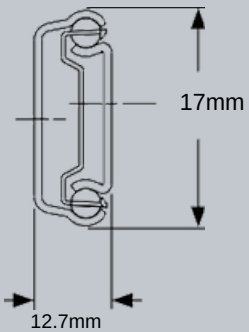

## Series 6000 Light Duty 17mm

### General Features :

- >> Galvanized cold-rolled steel for the base product.
- >> Zinc coated/plated cold-rolled steel available.
- >> Steel Ball bearings of **3mm** in diameter.
- >> **16kg** load rating.
- >> Single extension of slides.
- >> Steel thickness of **0.9mm** (customizable).
- >> No maintenance required.

### Lengths available for production

246mm | 278mm | 310mm  
342mm | 374mm | 406mm  
438mm

\*\*\* We also offer customizable lengths.

Height & width

Cabinet & Drawer  
members

Adjustment holes  
& raceway