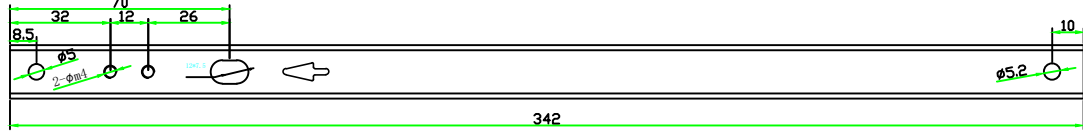

182

214

246

278

310

342

374

406

438

470

502