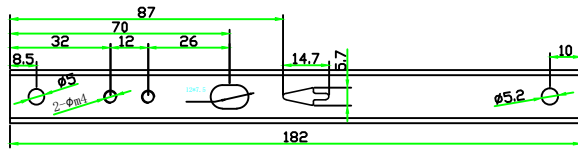

182

214

246

278

310

342

374

406

438

470

502